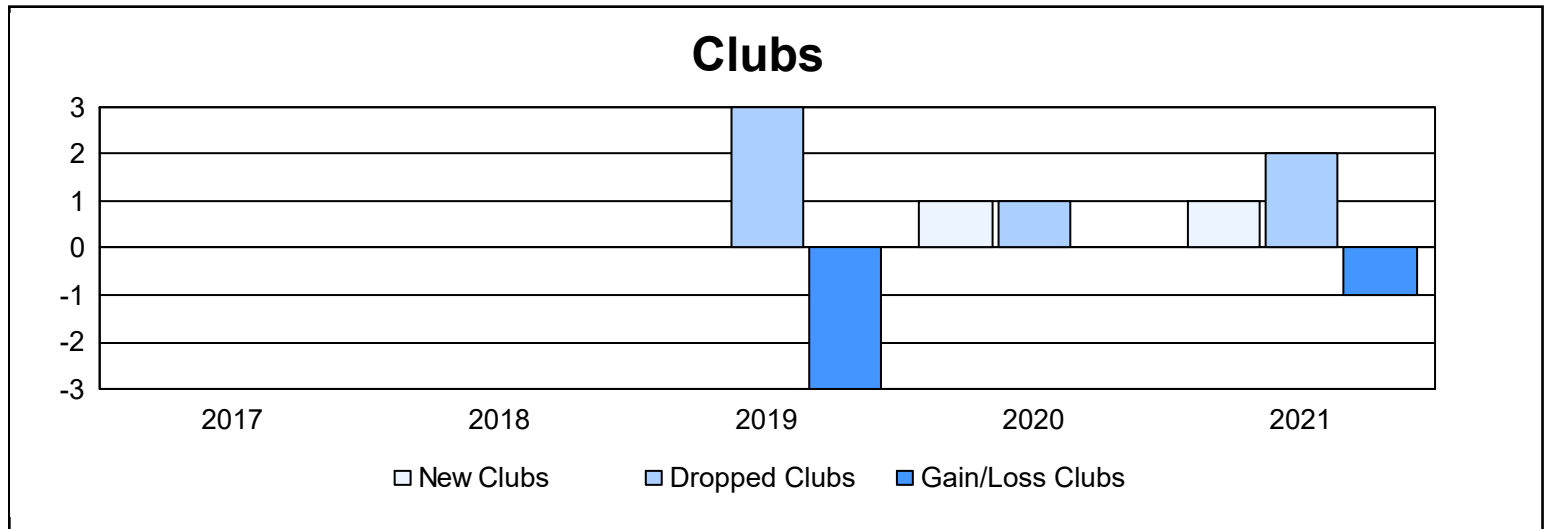

Year	New Clubs	Dropped Clubs	Gain/Loss Clubs	New Members	Charter Members	Reinstate Members	Transfer Members	Total Member Added	Total Members Dropped	Gain/Loss Members
2016-2017	0	0	0	168	0	1	7	176	162	14
2017-2018	0	0	0	120	3	3	14	140	177	-37
2018-2019	0	3	-3	90	4	7	21	122	183	-61
2019-2020	1	1	0	120	27	7	25	179	187	-8
2020-2021	1	2	-1	104	22	3	15	144	191	-47
<b>Average</b>	<b>0</b>	<b>1</b>	<b>-1</b>	<b>120</b>	<b>11</b>	<b>4</b>	<b>16</b>	<b>152</b>	<b>180</b>	<b>-28</b>

### Membership Composition June 2021 Cumulative