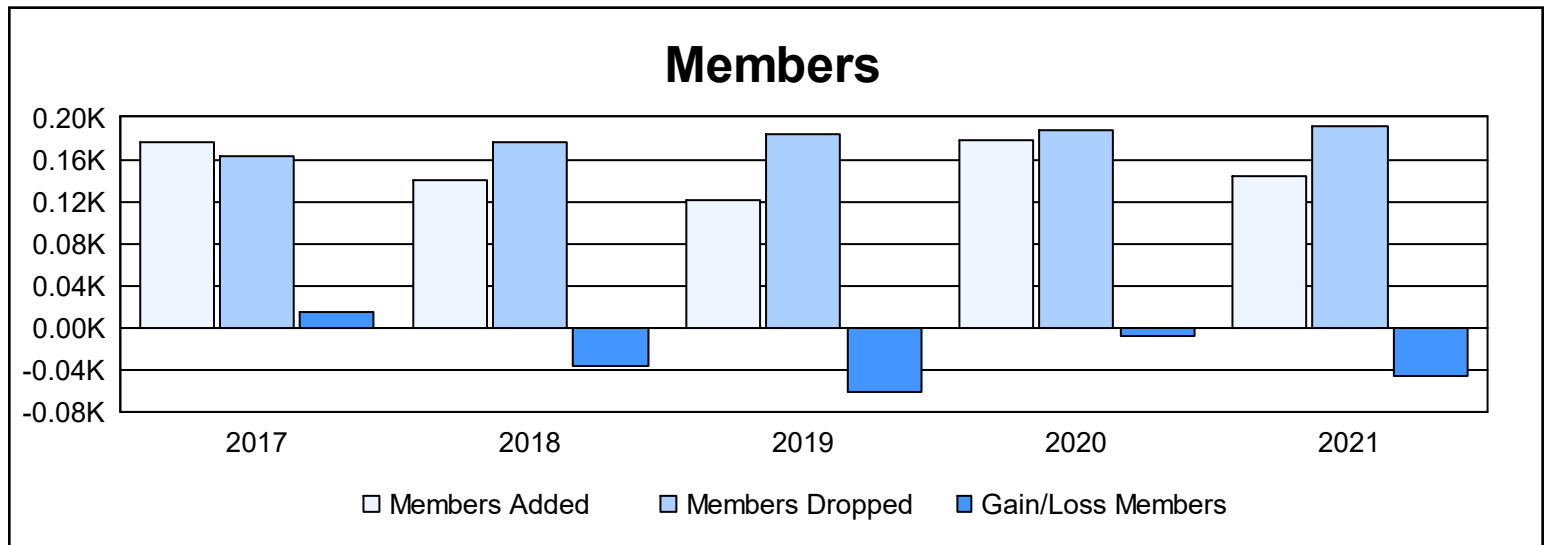

Year	New Clubs	Dropped Clubs	Gain/Loss Clubs	New Members	Charter Members	Reinstate Members	Transfer Members	Total Member Added	Total Members Dropped	Gain/Loss Members
2016-2017	0	0	0	168	0	1	7	176	162	14
2017-2018	0	0	0	120	3	3	14	140	177	-37
2018-2019	0	3	-3	90	4	7	21	122	183	-61
2019-2020	1	1	0	120	27	7	25	179	187	-8
2020-2021	1	2	-1	104	22	3	15	144	191	-47
<b>Average</b>	<b>0</b>	<b>1</b>	<b>-1</b>	<b>120</b>	<b>11</b>	<b>4</b>	<b>16</b>	<b>152</b>	<b>180</b>	<b>-28</b>

### Membership Composition June 2021 Cumulative