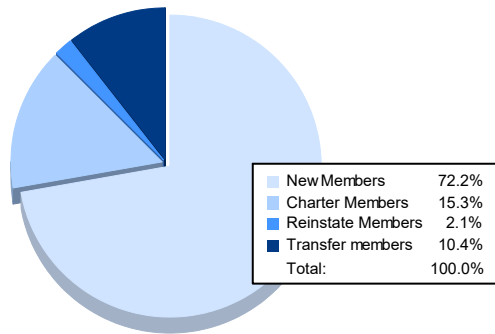

Year	New Clubs	Dropped Clubs	Gain/Loss Clubs	New Members	Charter Members	Reinstate Members	Transfer Members	Total Member Added	Total Members Dropped	Gain/Loss Members
2016-2017	0	0	0	168	0	1	7	176	162	14
2017-2018	0	0	0	120	3	3	14	140	177	-37
2018-2019	0	3	-3	90	4	7	21	122	183	-61
2019-2020	1	1	0	120	27	7	25	179	187	-8
2020-2021	1	2	-1	104	22	3	15	144	191	-47
<b>Average</b>	<b>0</b>	<b>1</b>	<b>-1</b>	<b>120</b>	<b>11</b>	<b>4</b>	<b>16</b>	<b>152</b>	<b>180</b>	<b>-28</b>

### Membership Composition June 2021 Cumulative